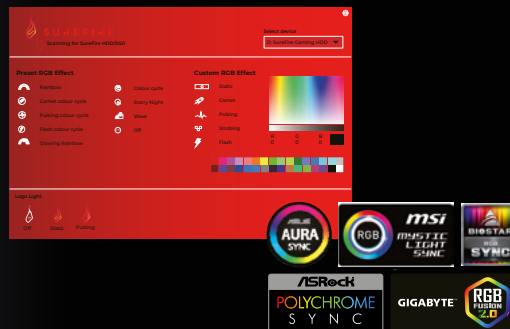

PRODUCT SPECIFICATIONS

GENERAL

Dimension (LxWxH)	122.5 x 81 x 17 mm	Weight	112 grams (approx)
Format	2,5"	Enclosure Material	ABS

INTERFACE

Connection Type	Wired - USB 3.2 Gen 1	Connector	USB-C
Transfer Speed	up to 5 Gbps	Cable	USB-C / USB-A with USB-A / USB-C Adapter
Read Speed	up to 460 MB/s	Write Speed	up to 440 MB/s

OPERATIONAL CONDITIONS

Operating Temperature	0°C to 40°C	Storage Temperature	-40°C to 70°C
Operating Humidity	0% to 95%, non condensing		

SYSTEM REQUIREMENTS

OS	Windows 11, 10, 8 Mac OS X 10.6 or higher	Connection	USB PORT TYPE-C / A

COMPATIBILITY

RGB LED Lighting	ASUS AURA/MSI MYSTIC LIGHT SYNC/BIOSTAR RGB SYNC/ASRock POLYCHROME SYNC/GIGABYTE RGB FUSION 2.0

ORDERING INFORMATION

P. No.	Description	Barcode	
53691	SureFire PyroDrive Gaming SSD USB 3.2 Gen 1 1 TB Black	Barcode	023942536918
		EAN128	(02)00023942536918(37)04(91)833
		EAN14	50023942536913
53692	SureFire PyroDrive Gaming SSD USB 3.2 Gen 1 1 TB White	Barcode	023942536925
		EAN128	(02)00023942536925(37)04(91)833
		EAN14	50023942536920
53693	SureFire PyroDrive Gaming SSD USB 3.2 Gen 1 1 TB Red	Barcode	023942536932
		EAN128	(02)00023942536932(37)04(91)833
		EAN14	50023942536937
53694	SureFire PyroDrive Gaming SSD USB 3.2 Gen 1 2 TB Black	Barcode	023942536949
		EAN128	(02)00023942536949(37)04(91)833
		EAN14	50023942536944
53695	SureFire PyroDrive Gaming SSD USB 3.2 Gen 1 2 TB White	Barcode	023942536956
		EAN128	(02)00023942536956(37)04(91)833
		EAN14	50023942536951
53696	SureFire PyroDrive Gaming SSD USB 3.2 Gen 1 2 TB Red	Barcode	023942536963
		EAN128	(02)00023942536963(37)04(91)833
		EAN14	50023942536968

WARRANTY

2 Years