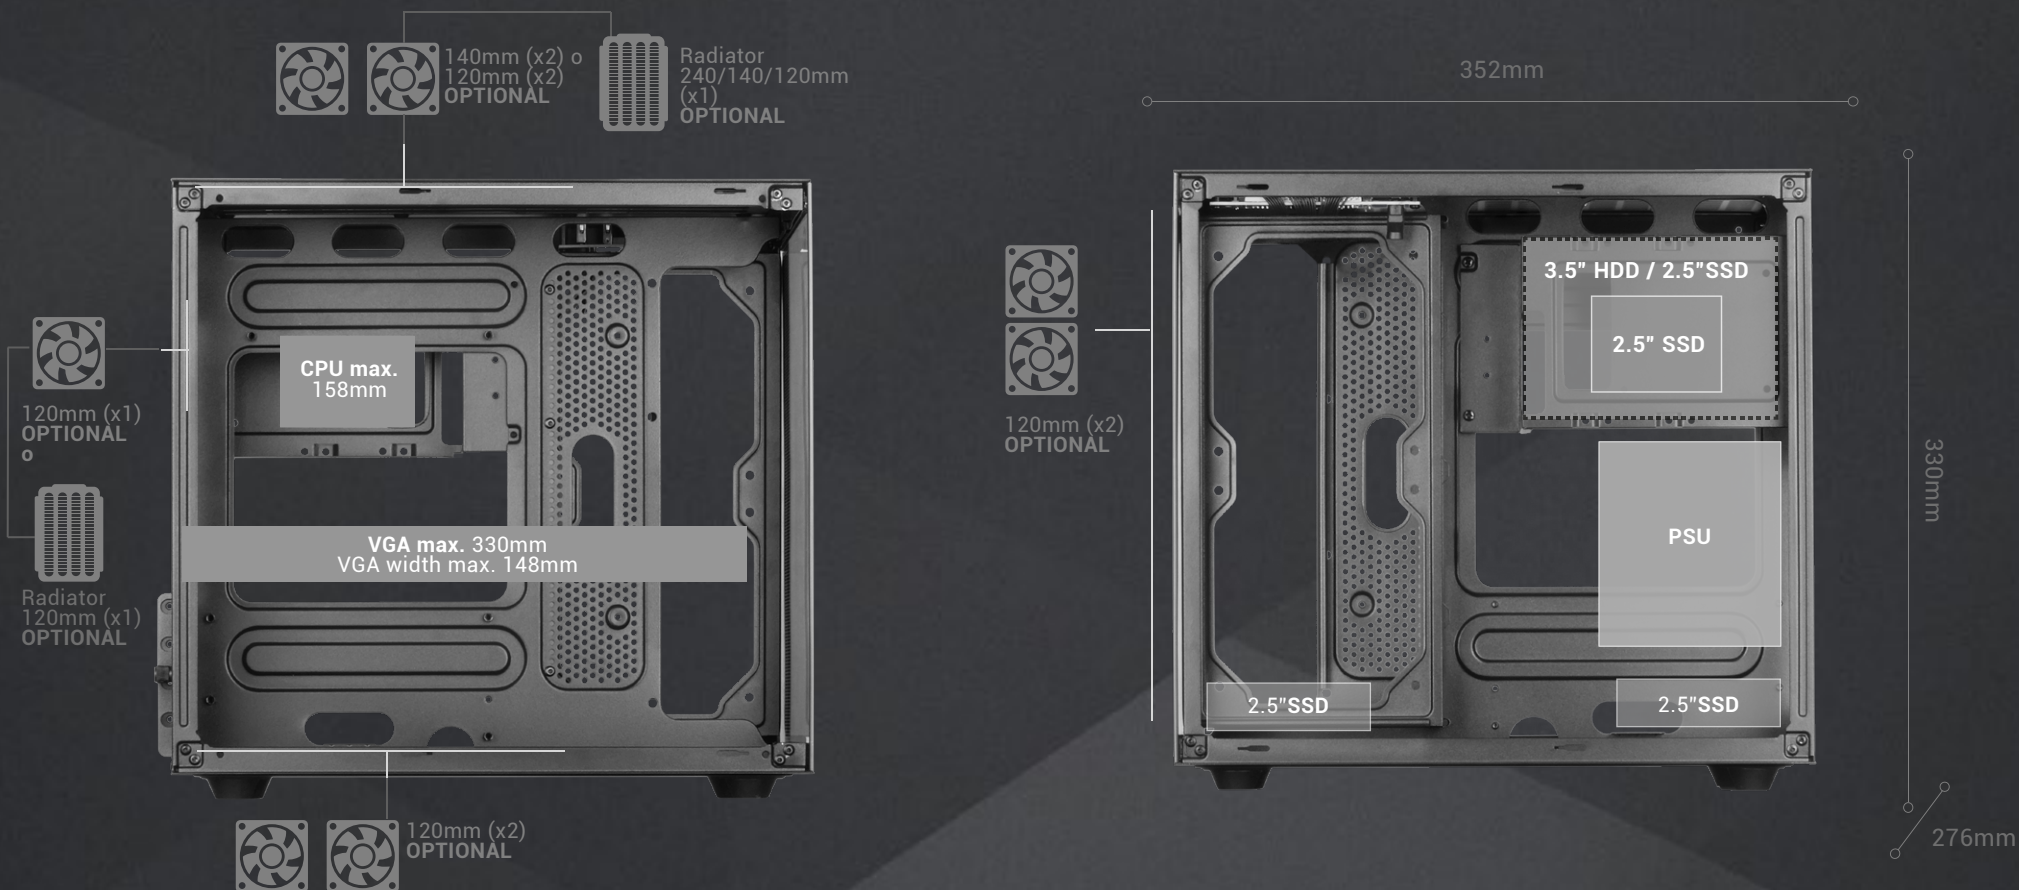

MCVIEW

GAMING CASE

Showcase mini tower with expanded capacity MicroATX structure with double window design of continuous tempered glass on the front and side.

Full support for water cooling and capacity up to 7 fans. Dual chamber modular structure and advanced cable management system

SPECIFICATIONS

Type	Mini tower
Design	Full side and front tempered glass window
Motherboards	MicroATX / Mini-ITX
Fan	Top: 2x 120mm o 2x 140mm / Motherboard: 2x 120mm / Bottom: 2x 120mm / Rear: 1x 120mm
Liquid cooling	Top: 240, 140, 120mm / Rear: 120mm
Drive bays	3x 2.5" SSD / 2 x 3.5" HDD
Expansion slots	4
VGA max length	330mm
VGA max width	148mm
CPU max.	158mm
I/O Ports	USB3.0 x1 / USB2.0 x2 / HD Audio + Mic (mixed)
Extra	Dual chamber design and cable management system
Dimensions	352x276x330mm / 3.95Kg
Colors	Available in 3 finish, black, white and pink

			LOGISTICS
● REFERENCE MCVIEW (black)	● REFERENCE MCVIEWW (white)	● REFERENCE MCVIEWP (pink)	UNITS/BOX 1
● EAN 8435693103905	● EAN 8435693103912	● EAN 8435693103929	PACKAGING 402x324x368mm