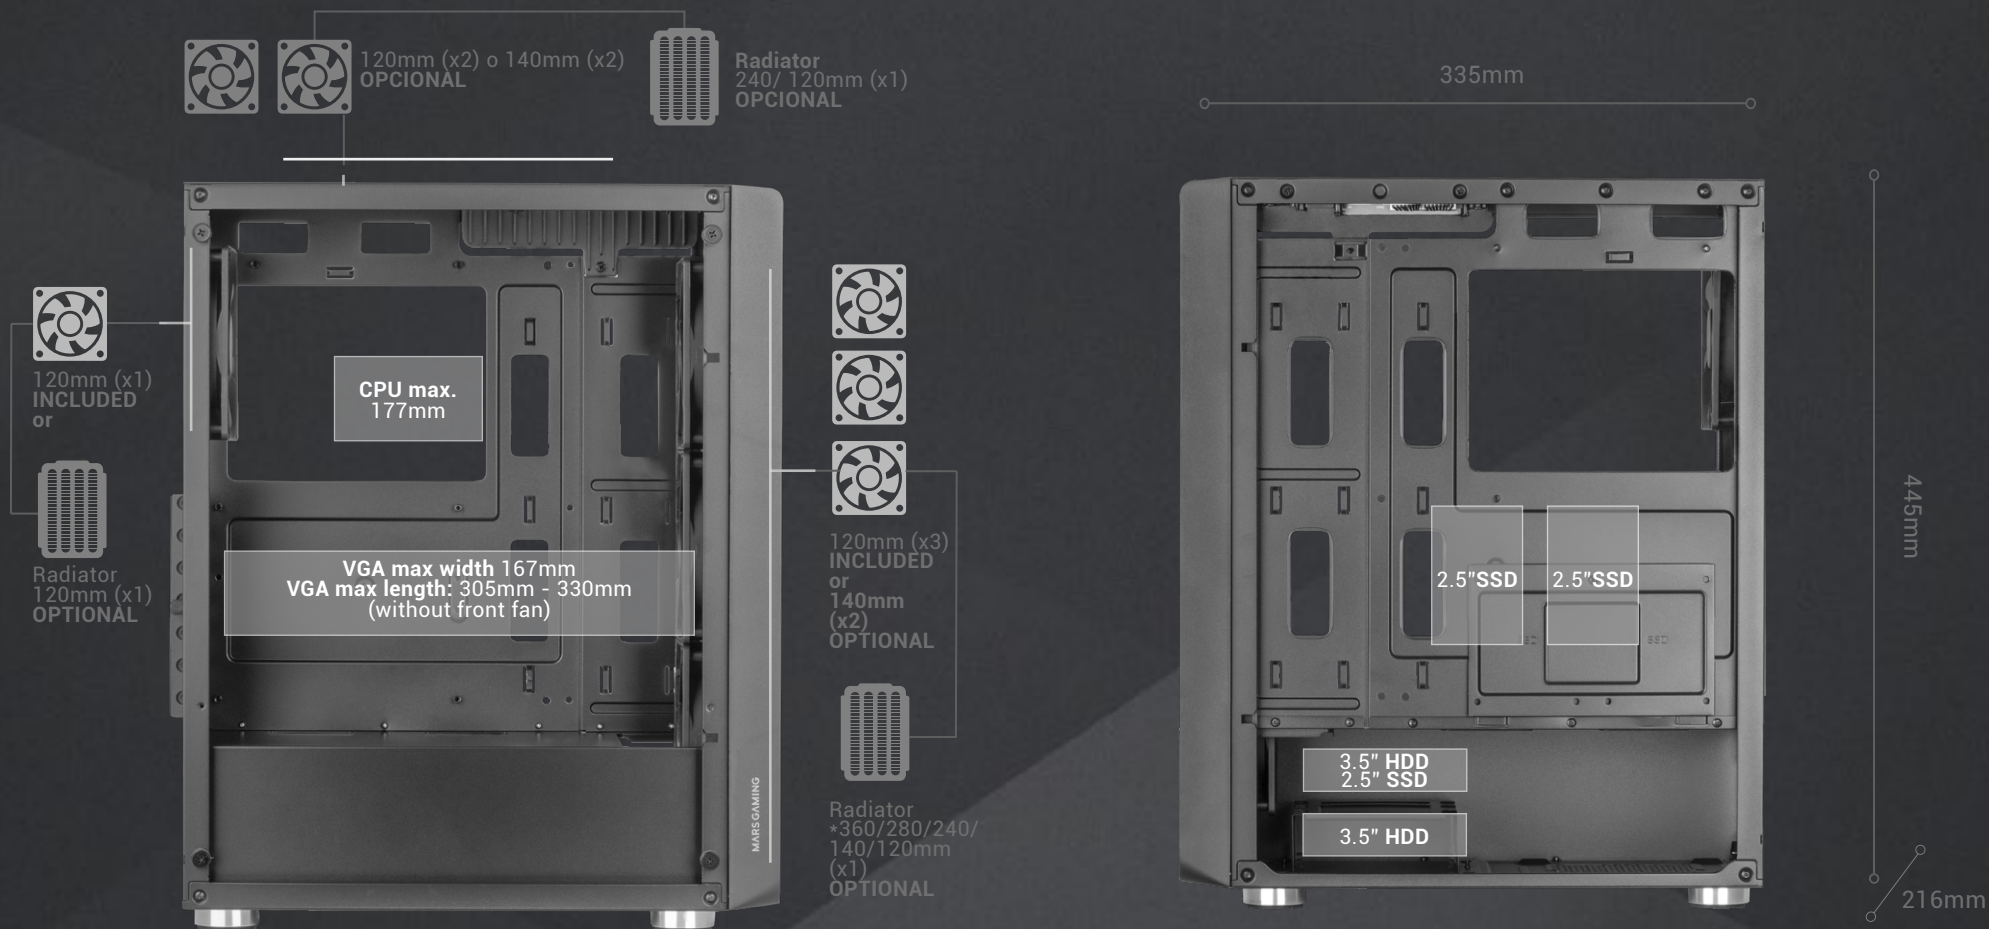

MC-F

GAMING CASE

ATX gaming case with 4x ARGB fans. Front panel METAL-MESH design and full side tempered glass window.

Liquid cooling support for radiators up to 360mm and support up to 6 fan. Dual chamber design and cable guiding system.

SPECIFICATIONS

Type	Midtower
Design	Full side tempered glass window
Lighting	ARGB
Motherboards	ATX / MicroATX / Mini-ITX
Fan ARGB	Front: 3x ARGB 120mm (included) or 2x 140mm / Top: 2x 120mm or 2x 140mm / Rear: 1x ARGB 120mm (included)
Liquid cooling	240mm, 120mm top / 360mm, 280mm, 240mm, 140mm, 120mm front / 120mm rear
Drive bays	2x 3.5" HDD / 3x 2.5" SSD
Expansion slots	7
VGA max length	305mm - 330mm (without front fan)
VGA max width	167mm
CPU	177mm
I/O Ports	USB3.0 x1 / USB2.0 x2 / HD Audio + Mic
Extra	Cable management system and dual chamber design
Dimensions	445x216x335mm / 4.7Kg

REFERENCE MCF (black)

REFERENCE MCFW (white)

UNITS/BOX 1

LOGISTICS

EAN 8435693103271

EAN 8435693103288

PACKAGING 505x430x270mm

*Compatible with 360mm radiators without the removable hard disks bay