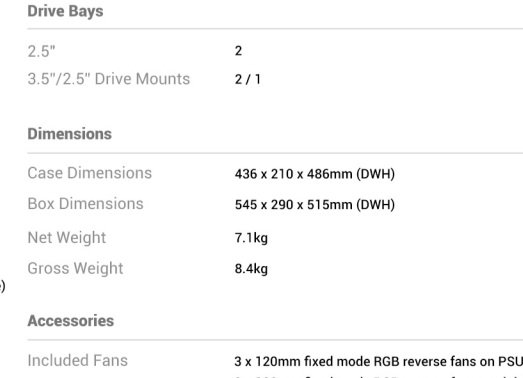

DIMENSIONS

436 x 210 x 486mm (DWH)

SPECIFICATIONS

Main Spec	Expansion Slots
Motherboard Support: ATX, Micro-ATX, ITX	Standard: 7
Form Factor: Mid Tower	
Case Material: Steel + Glass	
Side & Front Panel: 4mm Tempered Glass	
I/O Ports: Power, LED On/Off button, USB 3.0 x 1, Type-C 3.2 Gen 2 x 1, Headphone/Mic Combo Jack	Drive Bays
	2.5": 2
	3.5"/2.5" Drive Mounts: 2/1
Compatibility & Clearances	Dimensions
CPU Cooler Max Height: ≤ 160mm	Case Dimensions: 436 x 210 x 486mm (DWH)
GPU Max Length: ≤ 410mm (When water cooling is installed on the side), ≤ 270mm (Without HDD cage) (Not include cable)	Box Dimensions: 545 x 290 x 515mm (DWH)
Power Supply Max Length: ≤ 210mm (With HDD cage) (Include cable), ≤ 270mm (Without HDD cage) (Not include cable)	Net Weight: 7.1kg
Cable Routing Space: ≤ 23mm	Gross Weight: 8.4kg
Fan Support	Accessories
Top: 3 x 120 / 2 x 140mm	Included Fans: 3 x 120mm fixed mode RGB reverse fans on PSU shroud + 2 x 120mm fixed mode RGB reverse fans on right side + 1 x 120mm fixed mode RGB fan in rear
Side: 2 x 120mm	General
Power Supply Shroud: 3 x 120mm	Dust Filter: Top / Bottom
Rear: 1 x 120mm	Warranty: 1 year
	UPC#: 0-761345-10043-4 CX700M RGB ELITE, 0-761345-10044-1 CX700M RGB ELITE WHITE