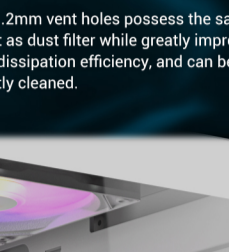

VERTICAL COOLING WITH MASSIVE AIR INTAKE

Bottom-up vertical airflow via mesh on lower front, lower left, and right side accelerates the heat dissipation.