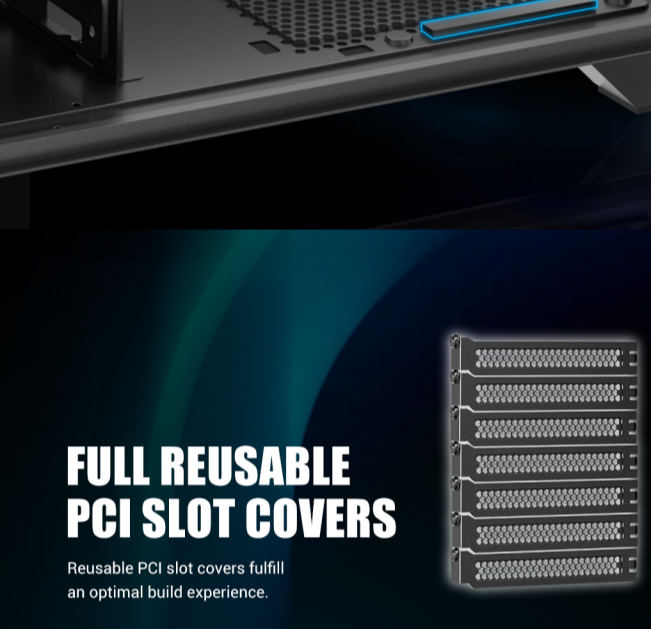

FULL REUSABLE PCI SLOT COVERS

Reusable PCI slot covers fulfill an optimal build experience.