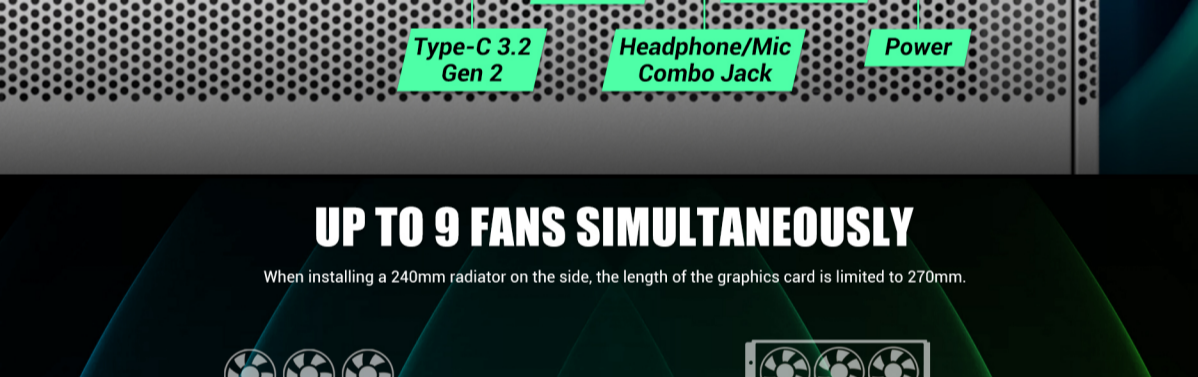

I/O PANEL

UP TO 9 FANS SIMULTANEOUSLY

When installing a 240mm radiator on the side, the length of the graphics card is limited to 270mm.