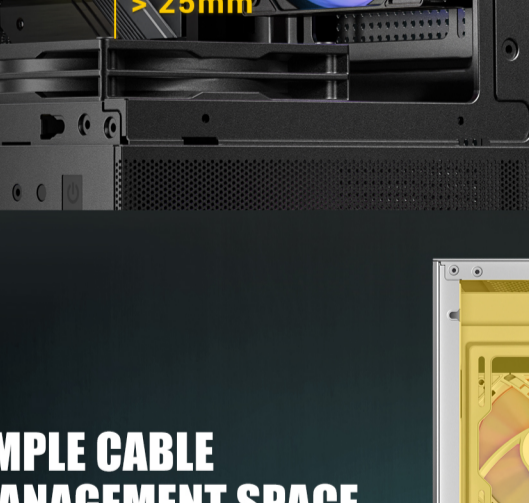

CX700 RGB ELITE

CX700 RGB ELITE WHITE

Mid-Tower Gaming Case

PANORAMIC 270° VIEW

Standing out with full-view design on the seamless 4mm steel-tempered glass, CX700 RGB ELITE's left and front panel offer an unobstructed view of your build, creating a stunning showcase for your components.

TOOL-FREE PANELS

Front and side panel adopt fixing stud design, which makes assembly and disassembly easier and helps avoid possible glass breakage.

VERTICAL COOLING WITH MASSIVE AIR INTAKE

Bottom-up vertical airflow via mesh on lower front, lower left, and right side accelerates the heat dissipation.

DISPLAY WITH RGB FANS

9 fan positions with 5 pre-installed reverse fans provide great airflow and aesthetic appeal.

PRE-INSTALLED 6 x 120mm FIXED MODE RGB FANS

Daisy-chained to PSU.

360mm Radiator

SUPPORT 2 X WATER COOLER

Support simultaneous installation of 360mm radiator on top and 240mm radiator on side.

When installing a 240mm radiator on the side, the length of the graphics card is limited to 270mm.

240mm Radiator

EVA PSU CUSHION PADS

With EVA anti-vibration foams on the power supply mount position, your lovely PC hardware is well protected against any jar or resonance caused by PSU operation.

FULL REUSABLE PCI SLOT COVERS

Reusable PCI slot covers fulfill an optimal build experience.

I/O PANEL

UP TO 9 FANS SIMULTANEOUSLY

When installing a 240mm radiator on the side, the length of the graphics card is limited to 270mm.

POWERFUL AIR COOLING COMPATIBILITY

Max. CPU Cooler Height: 160mm

COMPATIBILITY