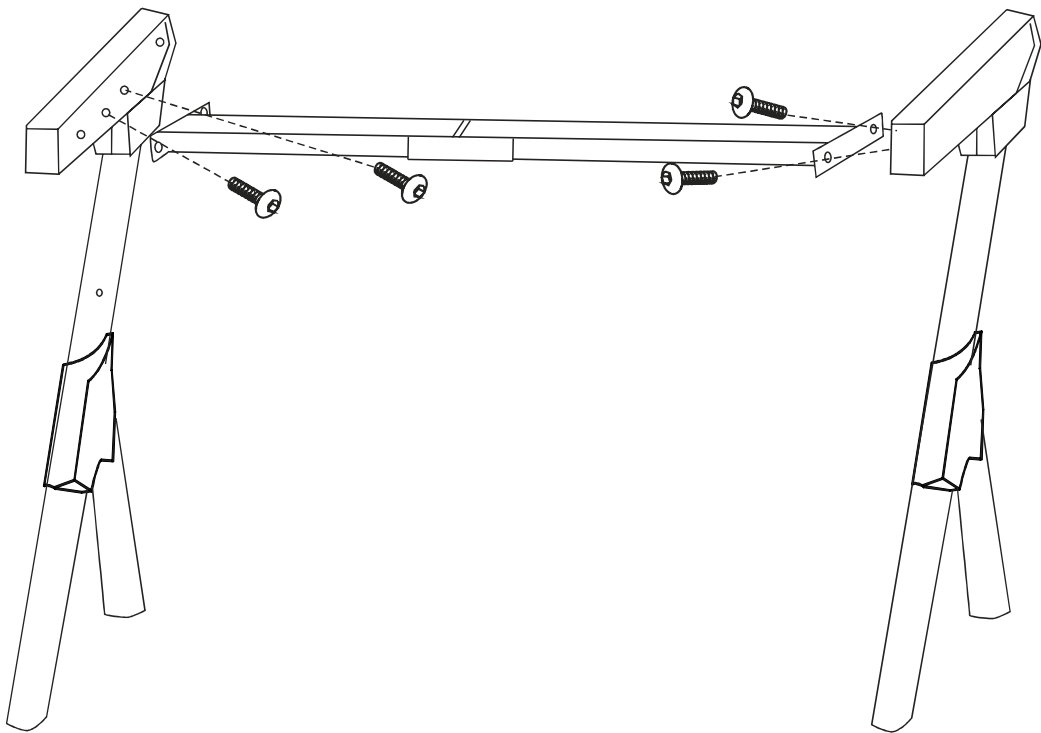

MGD

GAMING DESK

MARS GAMING
G A M E R S U N I V E R S E

User Guide

Warning:

- 1.The maximum static loding weight is 220lb and the dynamic loading weight is 11-18lb!
- 2.The desk have potential danger of tip-over if don' t use it wisely,so children need to be accompanied by adult.

WWW.MARSGAMING.EU

	A*16	M6*16mm		B*4	M8*14mm
	C*1	M8*35 mm		D*2	M6*18mm
	S1*2 S2*2	FOOT NAILS		F*4	CONNECTING IRON SHEET
	U*1	OPEN SPANNERS		T*2	M5 SPANNERS
	V*1	Cup holder		W*1	Headphone hook

1

2

3

A*4

T*1