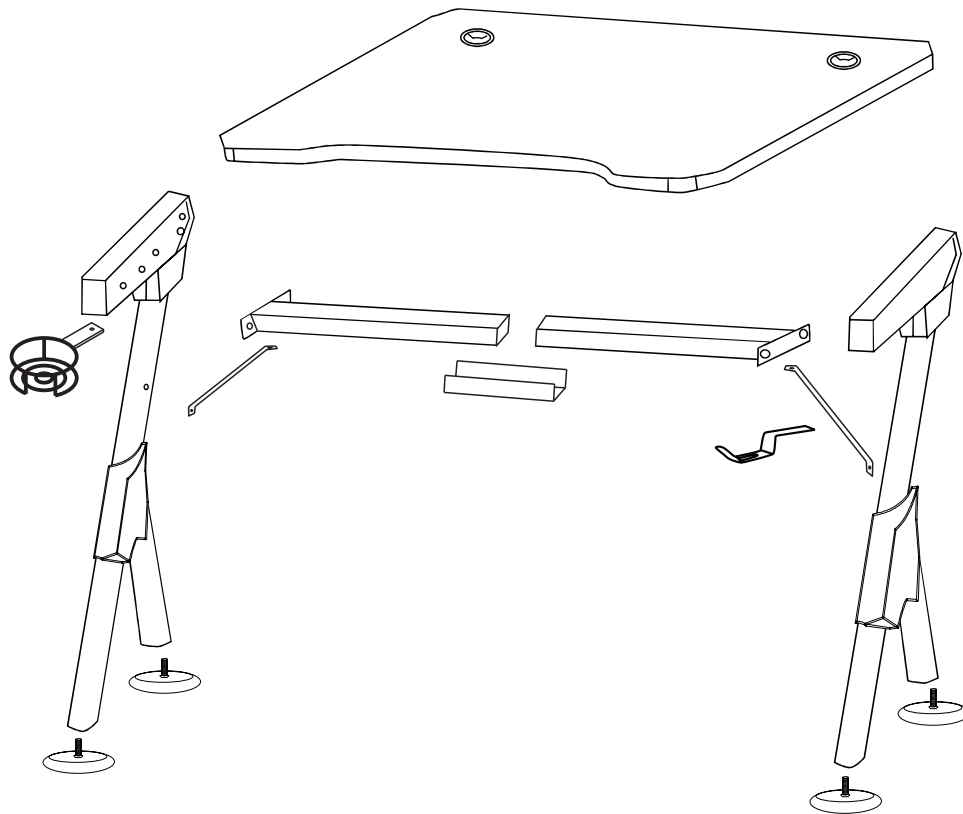

MGD

GAMING DESK

MARS GAMING
G A M E R S U N I V E R S E

User Guide

Warning:

- 1.The maximum static loding weight is 220lb and the dynamic loading weight is 11-18lb!
- 2.The desk have potential danger of tip-over if don' t use it wisely,so children need to be accompanied by adult.

WWW.MARSGAMING.EU

	A*16	M6*16mm		B*4	M8*14mm
	C*1	M8*35 mm		D*2	M6*18mm
	S1*2 S2*2	FOOT NAILS		F*4	CONNECTING IRON SHEET
	U*1	OPEN SPANNERS		T*2	M5 SPANNERS
	V*1	Cup holder		W*1	Headphone hook

1

2

3

A*4

T*1