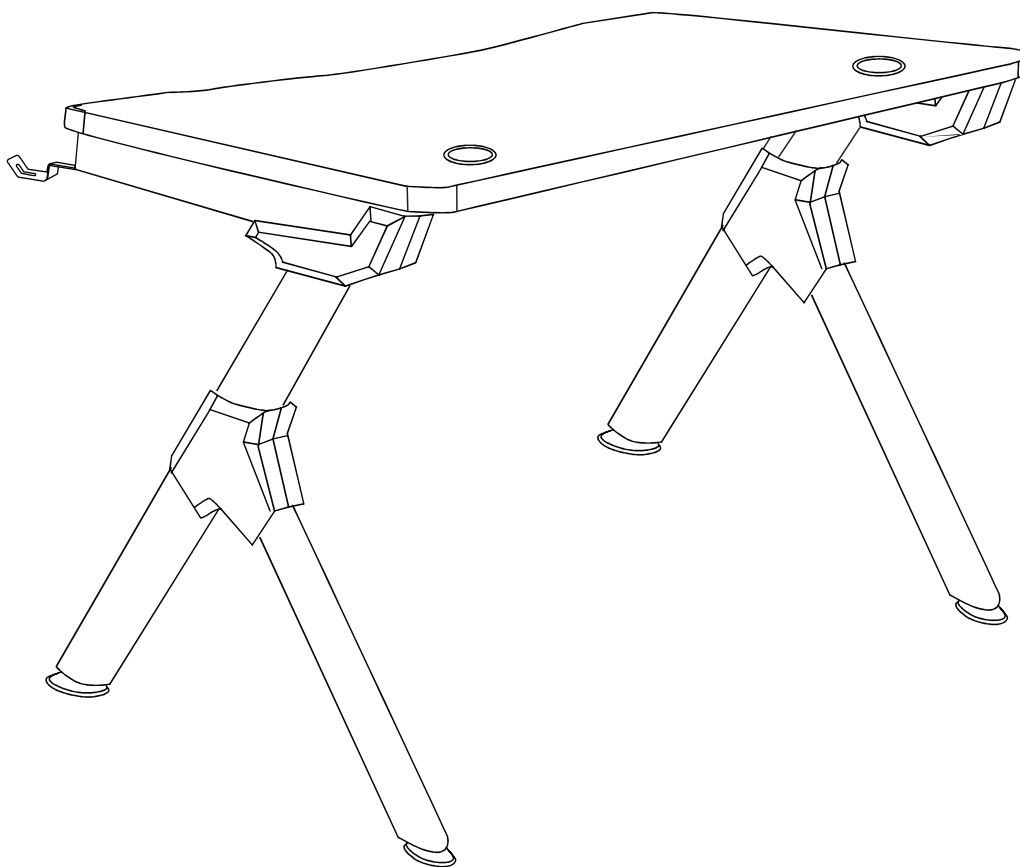

MGD

GAMING DESK

MARS GAMING
G A M E R S U N I V E R S E

User Guide

Warning:

- 1.The maximum static loding weight is 220lb and the dynamic loading weight is 11-18lb!
- 2.The desk have potential danger of tip-over if don' t use it wisely,so children need to be accompanied by adult.