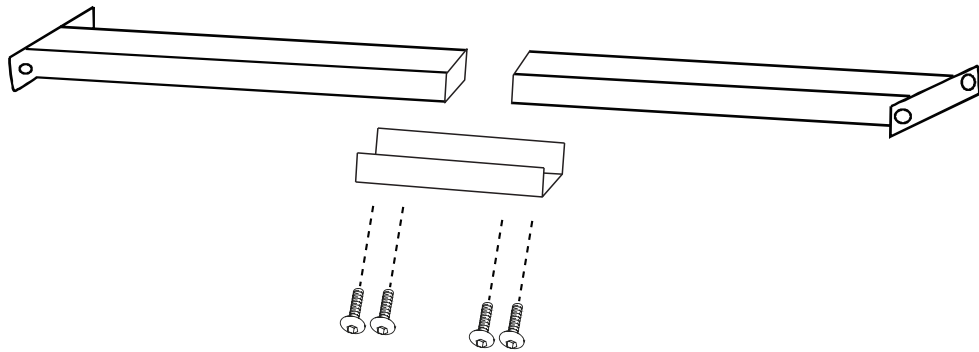

MGD

GAMING DESK

MARS GAMING
G A M E R S U N I V E R S E

User Guide

Warning:

- 1.The maximum static loding weight is 220lb and the dynamic loading weight is 11-18lb!
- 2.The desk have potential danger of tip-over if don' t use it wisely,so children need to be accompanied by adult.

WWW.MARSGAMING.EU

	A*16	M6*16mm		B*4	M8*14mm
	C*1	M8*35 mm		D*2	M6*18mm
	S1*2 S2*2	FOOT NAILS		F*4	CONNECTING IRON SHEET
	U*1	OPEN SPANNERS		T*2	M5 SPANNERS
	V*1	Cup holder		W*1	Headphone hook

1

2

3

A*4

T*1