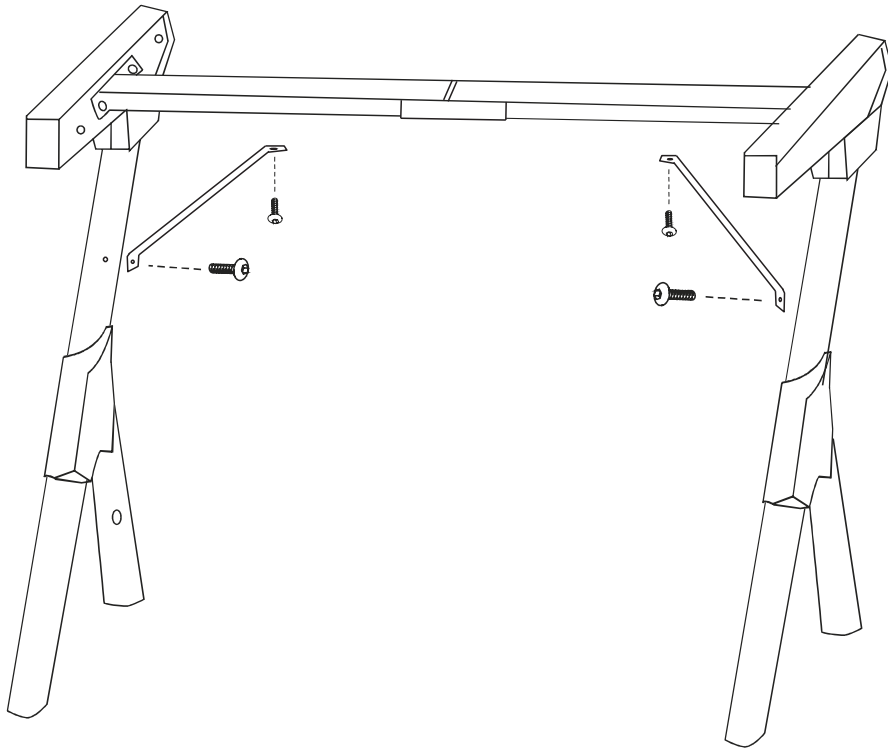

MGD

GAMING DESK

MARS GAMING
G A M E R S U N I V E R S E

User Guide

Warning:

- 1.The maximum static loding weight is 220lb and the dynamic loading weight is 11-18lb!
- 2.The desk have potential danger of tip-over if don' t use it wisely,so children need to be accompanied by adult.

WWW.MARSGAMING.EU

	A*16	M6*16mm		B*4	M8*14mm
	C*1	M8*35 mm		D*2	M6*18mm
	S1*2 S2*2	FOOT NAILS		F*4	CONNECTING IRON SHEET
	U*1	OPEN SPANNERS		T*2	M5 SPANNERS
	V*1	Cup holder		W*1	Headphone hook

1

2

3

A*4

T*1