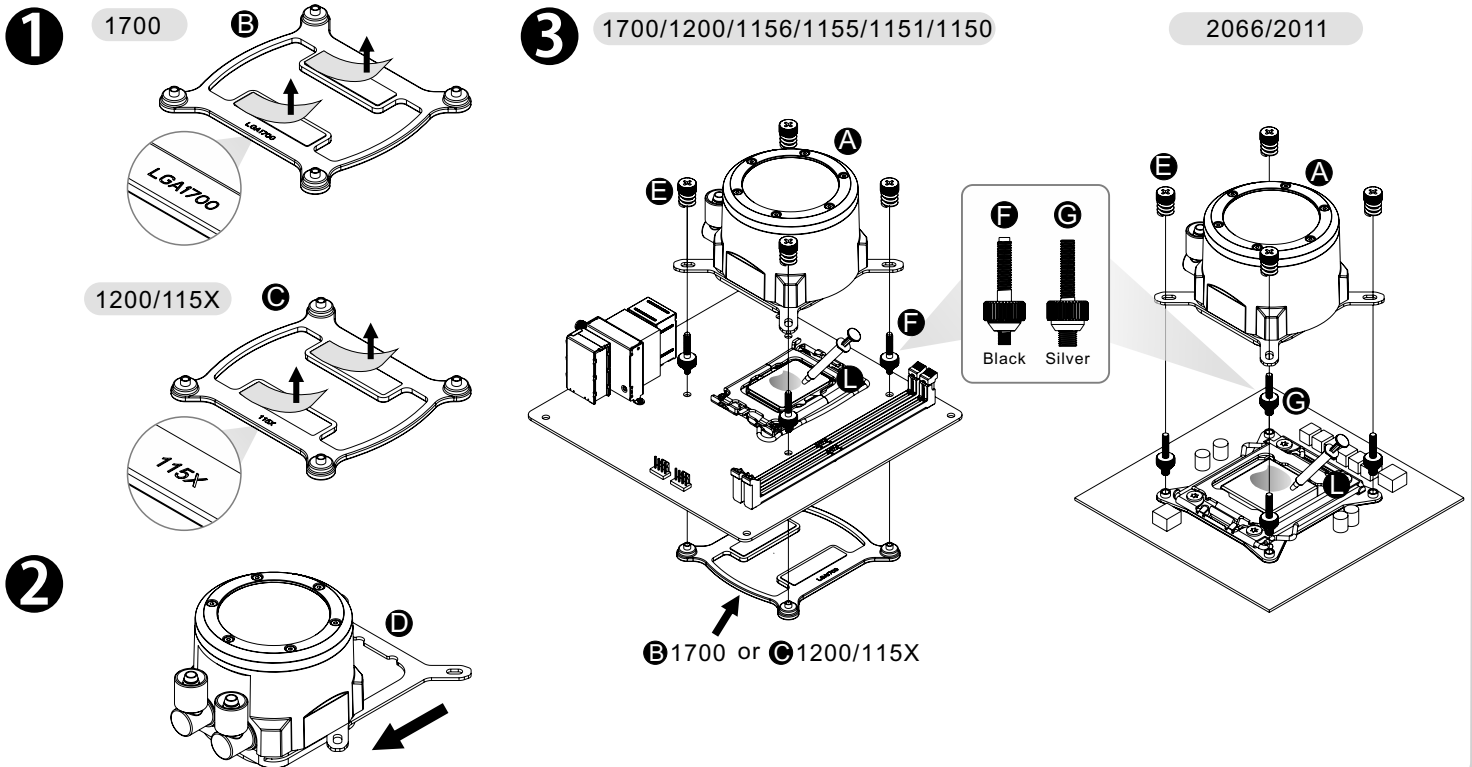

Parts List

Intel Installation Guide

AMD Installation Guide

Installation Guide

1

2

3

4

5

Intel

or AMD

MB SYNC Installation Guide

⚠ CAUTION

Please power off the PC and check the Positive and Negative ends on the connector before connecting the cable to mainboard. Connecting the wrong end can damage the fans.