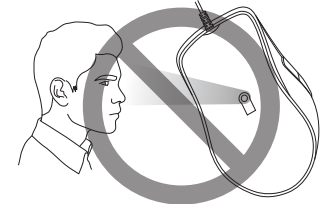

CAUTION

Please do not directly look into the optical beam!