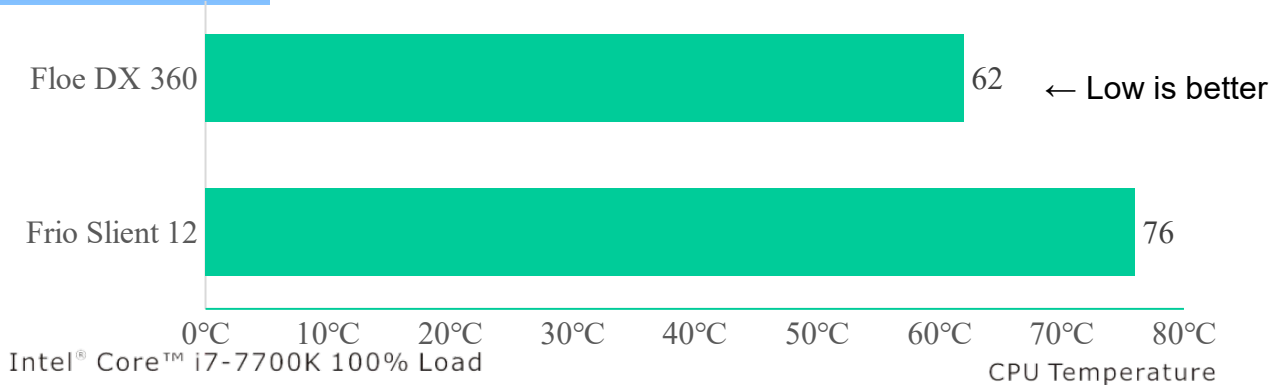

RGB Spectrum Mode:

A gorgeous and seamless transition through the entire range of 16.8 million RGB colors

Ripple Mode:

RGB Colors ripple out across the fan

Flow Mode:

RGB or Single color flow in a clockwise direction

Pulse Mode:

A slow fade in and fade out of your color choice

Floe DX RGB 360

Release the full CPU Horsepower

TT Premium Edition

- Application

- Performance

Floe DX RGB 360 TT Premium Edition

P/N: CL-W256-PL12SW-A

Floe DX **RGB** 360

Release the full CPU Horsepower

Support
AM4
LGA 2066

TT thermaltake