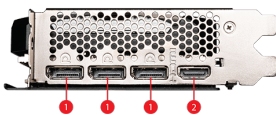

SPECIFICATIONS

Model Name	GeForce RTX™ 4060 Ti VENTUS 3X 16G OC
Graphics Processing Unit	NVIDIA® GeForce RTX™ 4060 Ti
Interface	PCI Express® Gen 4 x16 (uses x8)
Core Clocks	Extreme Performance: 2625 MHz (MSI Center) Boost: 2610 MHz
CUDA® CORES	4352 Units
Memory Speed	18 Gbps
Memory	16GB GDDR6
Memory Bus	128-bit
Output	DisplayPort x 3 (v1.4a) HDMI™ x 1 (Supports 4K@120Hz HDR and 8K@60Hz HDR and Variable Refresh Rate (VRR) as specified in HDMI™ 2.1a)
HDCP Support	Y
Power consumption	165 W
Power connectors	8-pin x 1
Recommended PSU	550 W
Card Dimension (mm)	308 x 120 x 42 mm
Weight (Card / Package)	757 g / 1109 g
DirectX Version Support	12 Ultimate
OpenGL Version Support	4.6
Maximum Displays	4
G-SYNC® technology	Y
Digital Maximum Resolution	7680 x 4320

CONNECTIONS

1. DisplayPort
2. HDMI™

FEATURES

Triple Fan

Three fans and a huge heatsink ensure a cool and quiet experience for you.

TORX FAN 4.0

A masterpiece of teamwork, fan blades work in pairs to create unprecedented levels of focused air pressure.

Copper Baseplate

A solid nickel-plated copper baseplate transfers heat from the GPU to all heat pipes for better cooling.

Core Pipe

Precision-machined heat pipes ensure max contact to the GPU and spread heat along the full length of the heatsink.

Airflow Control

Don't sweat it, Airflow Control guides the air to exactly where it needs to be for maximum cooling.

Metal Backplate

Thermal pads under the sturdy metal backplate provide additional cooling while the flow-through ventilation reduces trapped heat.