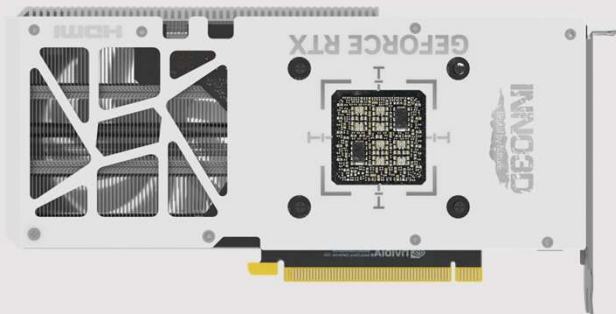

TWIN X2 OC WHITE

GEFORCE RTX 4070 SUPER

INNO3D[®] GEFORCE RTX[™] 4070 SUPER TWIN X2 OC WHITE

Supercharge your PC with the NVIDIA[®] GeForce RTX[®] 4070 SUPER, built with the ultra efficient NVIDIA Ada Lovelace architecture. Experience fast ray tracing and AI-accelerated performance with DLSS 3, new ways to create, and much more. Get SUPER.

PART NUMBER

N407S2-126XX-186162W

UPC

83516800392-7

SPECIFICATIONS

CUDA Cores	7168
Boost Clock (MHz)	2505
Memory Clock (Gbps)	21
Memory Size (GB)	12
Memory Type	GDDR6X
Memory Interface Width	192-bit
Memory Bandwidth (GB/sec)	504

FEATURE SUPPORT:

Real-Time Ray Tracing	3rd Gen.
Bus Support	PCIe 4.0
Lighting module	NA

DISPLAY SUPPORT:

Max. Digital Resolution@60Hz	7680x4320
HDCP	2.3
HDMI 2.1a	x1
Display Port 1.4a	x3

BOARD DIMENSIONS:

Length (mm)	250
Height (mm)	118
Width (mm)	42

POWER SPECS:

Max. Board Power (W)	220
Min. System Power (W)	650
Ext. Power Connectors	16-pin

PRODUCT PACKING INFORMATION			
TYPE	COLOR BOX DIM (LxWxH)		
BOX	328 x 182 x 73mm		
PCS/CTN	MASTER DIM. (LxWxH)	G.W.	VOLUME
10	387 x 381 x 346mm	13kg	0.05cbm