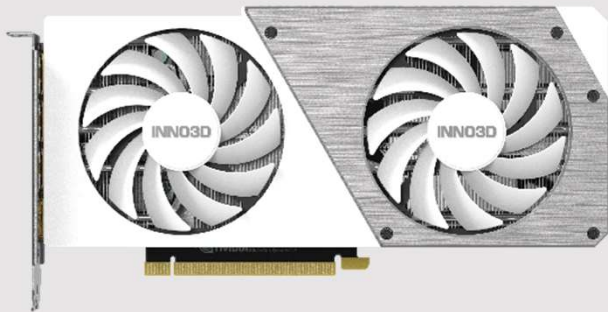

TWIN X2 OC WHITE

GEFORCE RTX 4070 SUPER

INNO3D[®] GEFORCE RTX[™] 4070 SUPER TWIN X2 OC WHITE

Supercharge your PC with the NVIDIA[®] GeForce RTX[®] 4070 SUPER, built with the ultra efficient NVIDIA Ada Lovelace architecture. Experience fast ray tracing and AI-accelerated performance with DLSS 3, new ways to create, and much more. Get SUPER.

PART NUMBER

N407S2-126XX-186162W

UPC

83516800392-7

SPECIFICATIONS

CUDA Cores	7168
Boost Clock (MHz)	2505
Memory Clock (Gbps)	21
Memory Size (GB)	12
Memory Type	GDDR6X
Memory Interface Width	192-bit
Memory Bandwidth (GB/sec)	504

FEATURE SUPPORT:

Real-Time Ray Tracing	3rd Gen.
Bus Support	PCIe 4.0
Lighting module	NA

DISPLAY SUPPORT:

Max. Digital Resolution@60Hz	7680x4320
HDCP	2.3
HDMI 2.1a	x1
Display Port 1.4a	x3

BOARD DIMENSIONS:

Length (mm)	250
Height (mm)	118
Width (mm)	42

POWER SPECS:

Max. Board Power (W)	220
Min. System Power (W)	650
Ext. Power Connectors	16-pin

PRODUCT PACKING INFORMATION			
TYPE	COLOR BOX DIM (LxWxH)		
BOX	328 x 182 x 73mm		
PCS/CTN	MASTER DIM. (LxWxH)	G.W.	VOLUME
10	387 x 381 x 346mm	13kg	0.05cbm