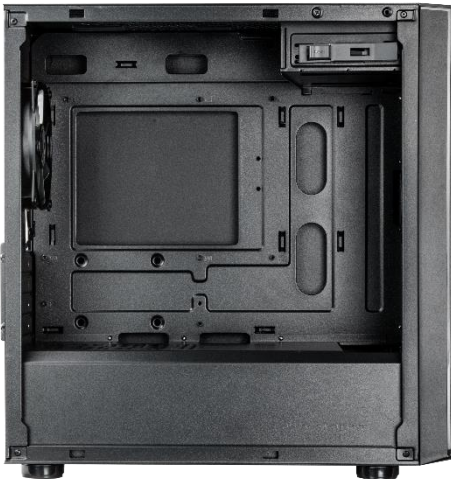

Make It Yours.

ELITE 300

E300-KG5N-S00 / E300-KN5N-S00

EFFORTLESS EFFICIENCY

Compact size, full-fledged performance.

High in value and attention to detail, Cooler Master's Elite 300 offers users a cost effective, space conscious solution to gaming and computing needs. To keep up with the needs of increasingly power hungry computing hardware, Elite 300 features a large intake grill to ensure a smooth, and efficient running system. Tempered glass side panel and steel side panel variations are available to match the needs and preferences of each user. The fully black coating and included PSU cover allows for clean builds that are visually appealing as well as functional.

Large Support, Minimized Footprint– Despite its compact size, Elite 300 supports up to 345mm graphics cards, 161mm CPU coolers, and multiple fans/radiators locations to stay ahead of the game.

Removable HDD Cage – The removable, modular frame allows builders to toollessly install hard drives for greater freedom in building and increased compatibility for long power supplies.

Make It Yours.

ELITE 300

Large filtered Intakes

A wide, unrestricted intake grill spans the entire front panel to provide superb airflow to the system.

Tempered Glass And Steel Side Panel Versions

Elite 300 offers two side panel versions for users' selection. Users may choose between seamless tempered glass or stealthy steel according to personal taste and preferences.

Versatile Cooling Options

Supports up to five fans and front, top, and rear radiator to ensure that performance is not compromised.

Large Support, Minimized Footprint

Despite its compact size, Elite 300 supports up to 345mm graphics cards, 161mm CPU coolers, and multiple fans/radiators locations to stay ahead of the game.