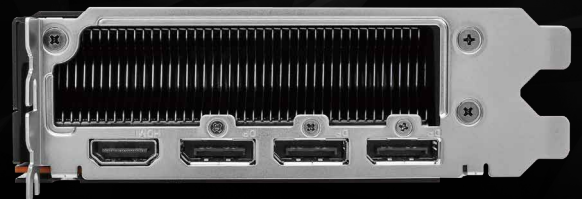

AMD RADEON RX 7900 XTX CREATOR 24GB

PRODUCT BRIEF:

CLOCK: GPU / MEMORY

- Boost Clock : Up to 2680 MHz / 20Gbps
- Game Clock : 2510 MHz / 20Gbps

KEY SPECIFICATION

- AMD Radeon™ RX 7900 XTX GPU
- 24GB GDDR6 on 384-Bit Memory Bus
- 96 AMD RDNA™ 3 Compute Units (With Rt+Ai Accelerators)
- 96MB AMD Infinity Cache™ Technology
- PCI® Express 4.0 Support
- 1 x 12V-2x6 Power Connector
- 3 x DisplayPort™ 2.1 / 1 x HDMI™ 2.1

KEY FEATURES

- 12V-2x6 Power Connector
- Multicard For Accelerate Computing
- Efficiency Blower Fan
- VAPOR-CHAMBER Heatsink
- Stylish Metal Backplate

AMD
RADEON
RX 7900 XTX

24GB

HDMI®
HIGH-DEFINITION MULTIMEDIA INTERFACE