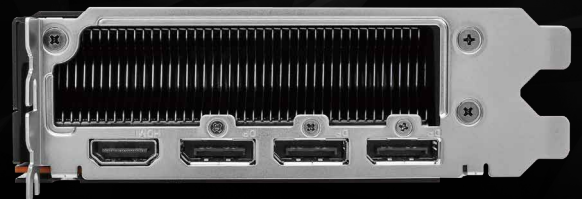

### KEY FEATURES

- 12V-2x6 Power Connector
- Multicard For Accelerate Computing
- Efficiency Blower Fan
- VAPOR-CHAMBER Heatsink
- Stylish Metal Backplate

AMD  
RADEON  
RX 7900 XT

20GB

HDMI  
HIGH-DEFINITION MULTIMEDIA INTERFACE