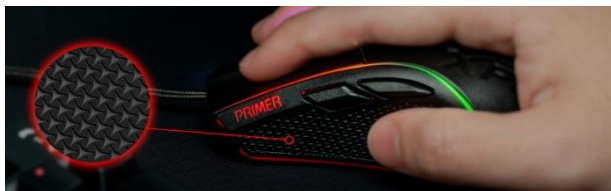

## XPG PRIMER Gaming Mouse

Introducing the XPG PRIMER gaming mouse. Whether you're a veteran that likes a simple mouse with attitude or a novice looking to up your gaming prowess, the XPG PRIMER is for you. Sporting Omron switches with a 20-million-clicks rating, an optical sensor with up to 12000 DPI, and a plethora of design touches for comfort, accuracy, durability, and flair, the XPG PRIMER is ready to up your game!

### LONG-SESSION COMFORT

The XPG PRIMER sports textured side grips with anti-slip properties for excellent traction and comfortable gameplay. What's more, it's got the ideal weight (98g ± 5%) so it's not too heavy or too light, perfectly balanced for precise movements.