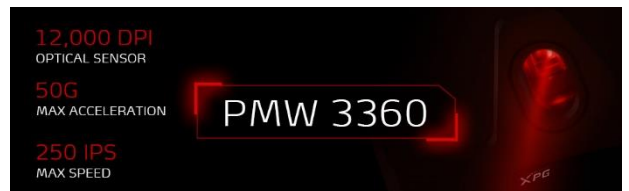

## XPG PRIMER Gaming Mouse

Introducing the XPG PRIMER gaming mouse. Whether you're a veteran that likes a simple mouse with attitude or a novice looking to up your gaming prowess, the XPG PRIMER is for you. Sporting Omron switches with a 20-million-clicks rating, an optical sensor with up to 12000 DPI, and a plethora of design touches for comfort, accuracy, durability, and flair, the XPG PRIMER is ready to up your game!

### LONG-SESSION COMFORT

The XPG PRIMER sports textured side grips with anti-slip properties for excellent traction and comfortable gameplay. What's more, it's got the ideal weight (98g ± 5%) so it's not too heavy or too light, perfectly balanced for precise movements.

### 12000 DPI PMW3360 OPTICAL

Armed with a PMW3360 optical sensor, XPG PRIMER offers the perfect balance of value, accuracy, and quality. With six preset DPI settings from 400 to 12000, choose the resolution that best serves your needs.