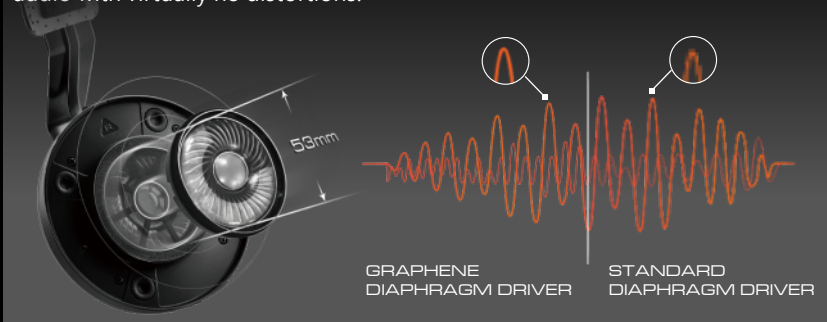

The Universal Gaming Headset

PHONTUM S

Dual Earpad, Dual Life

A high-isolation quality audio experience for your home. Clear, light and portable audio for your travels and commutes. Phontum S is both at the same time. With the two included earpad sets, Phontum S gives you the best of two worlds.

Dual Chamber System

This advanced design allows Phontum S drivers to deliver a clearer distinction between bass, mid and treble audio outputs by increasing the space available for pressure releases. Start enjoying high-fidelity audio in your games!

Extra-large Drivers with Graphene Diaphragms

Phontum S 53mm drivers are equipped with graphene diaphragms that deliver audio with virtually no distortions.

HIGH QUALITY STEREO SOUND

53MM DRIVER
GRAPHENE DIAPHRAGM & DUAL CHAMBER DESIGN