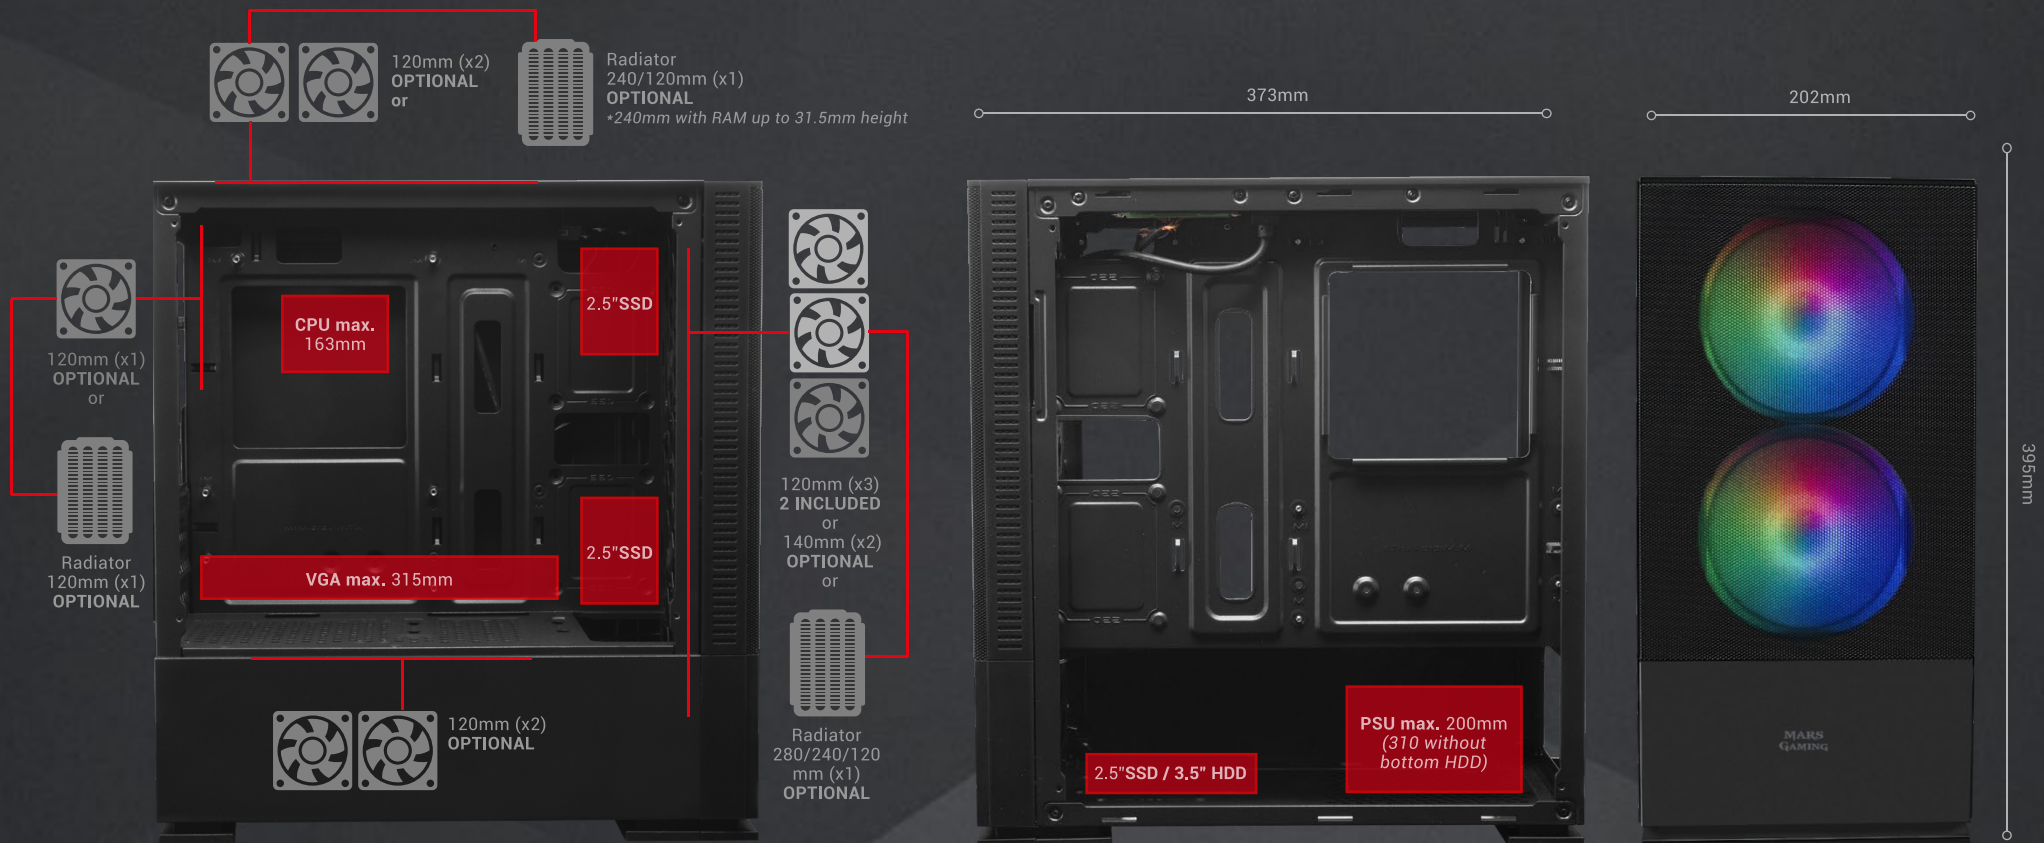

MCZ

GAMING CASE

Ultimate **RGB** PC compact case with **Micro-ATX & Mini-ITX structure** and **2 FRGB cooling fans**. **Full side panel** and mesh design front panel.

Liquid cooling support and capacity for up to 8 fans. Optimized QOL features with **dust filters** and **dual chamber design** with isolated PSU.

SPECIFICATIONS

Type	Mini Tower
Design	Special mesh design front panel and full side window
Lighting	FRGB Lighting
Models	MCZ (Black) / MCZW (White) / MCZP (Pink)
Motherboards	Micro-ATX / Mini-ITX
Fans	Front: 3x120mm (2 included) or 2x140mm / Top: 2x120mm / Rear: 1x120mm / On cage: 2x120mm
Liquid cooling	Front: 280-240-120mm / Top: 240-120mm/ Rear: 120mm
Drive bays	3 x 2.5" SSD + 1 x 3.5" HDD
Expansion Slots	4
VGA max.	315mm
CPU	Up to 160mm
I / O Ports	USB 3.0 x1 / USB 2.0 x2 / HD Audio + Mic
Anti-dust filters	2 removable, 1 magnetic top and 1 bottom
Extra	Dual chamber design with isolated PSU
Dimensions	373x395x202mm / 3,24kg

PACKAGING **453x425x260mm**