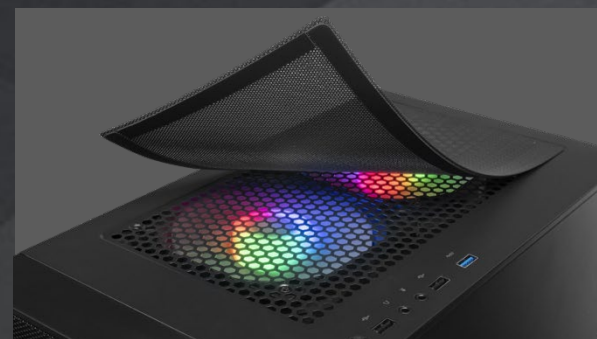

MCZ

GAMING CASE

Ultimate **RGB** PC compact case with **Micro-ATX & Mini-ITX structure** and **2 FRGB cooling fans**. **Full side panel** and mesh design front panel.

Liquid cooling support and capacity for up to 8 fans. Optimized QOL features with **dust filters** and **dual chamber design** with isolated PSU.

SPECIFICATIONS

Type	Mini Tower
Design	Special mesh design front panel and full side window
Lighting	FRGB Lighting
Models	MCZ (Black) / MCZW (White) / MCZP (Pink)
Motherboards	Micro-ATX / Mini-ITX
Fans	Front: 3x120mm (2 included) or 2x140mm / Top: 2x120mm / Rear: 1x120mm / On cage: 2x120mm
Liquid cooling	Front: 280-240-120mm / Top: 240-120mm/ Rear: 120mm
Drive bays	3 x 2.5" SSD + 1 x 3.5" HDD
Expansion Slots	4
VGA max.	315mm
CPU	Up to 160mm
I / O Ports	USB 3.0 x1 / USB 2.0 x2 / HD Audio + Mic
Anti-dust filters	2 removable, 1 magnetic top and 1 bottom
Extra	Dual chamber design with isolated PSU
Dimensions	373x395x202mm / 3,24kg