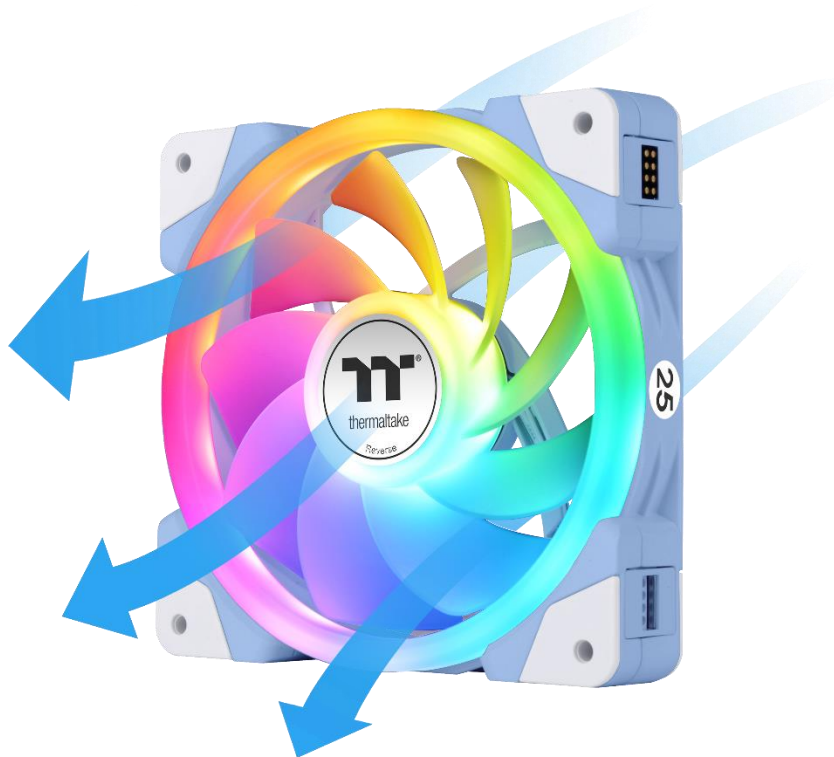

• Features

- Magnetic quick connection design for daisy-chaining
- Connect multiple fans with only one cable
- Swappable Fan Blade Design (includes 3 additional reverse fan blades)
- Customizable air flow direction without losing any ARGB lighting
- Dual LED Ring design featuring 20 addressable LEDs
- ARGB lighting effects controlled by Motherboard Sync software

Standard Fan Blade

Reverse Fan Blade

StandaFan Blade

(Pre-installed)

Reverse Fan Blade x 3

SWAFAN EX12 ARGB PC Cooling Fan Hydrangea Blue

•Detail Feature

Standard Fan Blade

Induced draft

Reverse Fan Blade

Air-out

SWAFAN EX12 ARGB PC Cooling Fan Hydrangea Blue

•Angle View

RGB Spectrum Mode:

A gorgeous and seamless transition through the entire range of 16.8 million RGB colors

Ripple Mode: