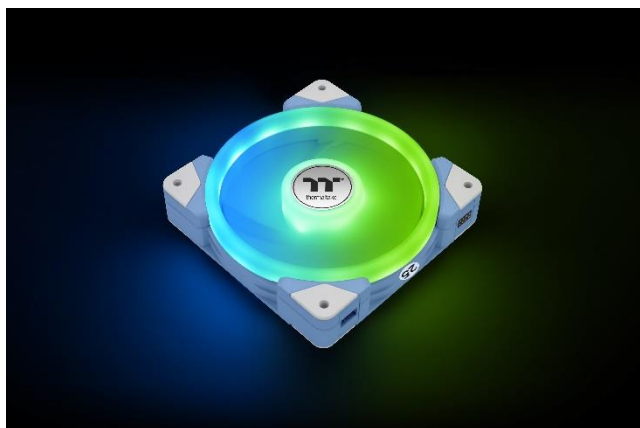

• Features

- Magnetic quick connection design for daisy-chaining
- Connect multiple fans with only one cable
- Swappable Fan Blade Design (includes 3 additional reverse fan blades)
- Customizable air flow direction without losing any ARGB lighting
- Dual LED Ring design featuring 20 addressable LEDs
- ARGB lighting effects controlled by Motherboard Sync software

Induced draft

Reverse Fan Blade

Air-out

SWAFAN EX12 ARGB PC Cooling Fan Hydrangea Blue

•Angle View

RGB Spectrum Mode:

A gorgeous and seamless transition through the entire range of 16.8 million RGB colors

Ripple Mode:

RGB Colors ripple out across the fan

Flow Mode:

RGB or Single color flow in a clockwise direction

Pulse Mode:

A slow fade in and fade out of your color choice

SWAFAN EX12 ARGB PC Cooling Fan Hydrangea Blue