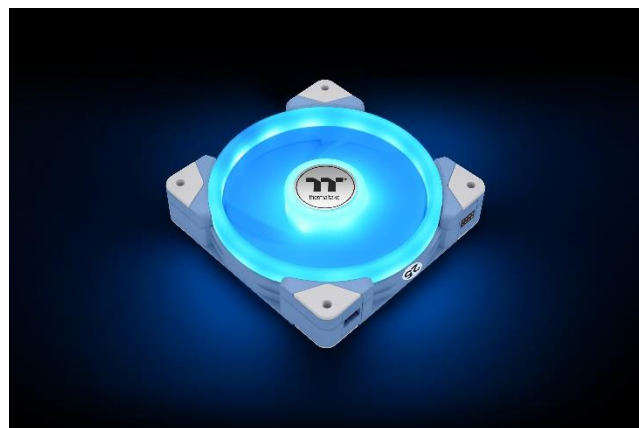

• Features

- Magnetic quick connection design for daisy-chaining
- Connect multiple fans with only one cable
- Swappable Fan Blade Design (includes 3 additional reverse fan blades)
- Customizable air flow direction without losing any ARGB lighting
- Dual LED Ring design featuring 20 addressable LEDs
- ARGB lighting effects controlled by Motherboard Sync software

Induced draft

Reverse Fan Blade

Air-out

SWAFAN EX12 ARGB PC Cooling Fan Hydrangea Blue

•Angle View

RGB Spectrum Mode:

A gorgeous and seamless transition through the entire range of 16.8 million RGB colors

Ripple Mode:

RGB Colors ripple out across the fan

Flow Mode:

RGB or Single color flow in a clockwise direction

Pulse Mode:

A slow fade in and fade out of your color choice

SWAFAN EX12 ARGB PC Cooling Fan Hydrangea Blue