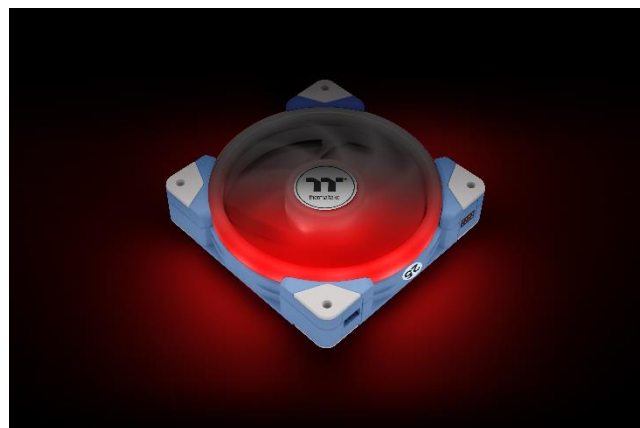

• Features

- Magnetic quick connection design for daisy-chaining
- Connect multiple fans with only one cable
- Swappable Fan Blade Design (includes 3 additional reverse fan blades)
- Customizable air flow direction without losing any ARGB lighting
- Dual LED Ring design featuring 20 addressable LEDs
- ARGB lighting effects controlled by Motherboard Sync software

Induced draft

Reverse Fan Blade

Air-out

SWAFAN EX12 ARGB PC Cooling Fan Hydrangea Blue

•Angle View

RGB Spectrum Mode:

A gorgeous and seamless transition through the entire range of 16.8 million RGB colors

Ripple Mode:

RGB Colors ripple out across the fan

Flow Mode:

RGB or Single color flow in a clockwise direction

Pulse Mode:

A slow fade in and fade out of your color choice

SWAFAN EX12 ARGB PC Cooling Fan Hydrangea Blue