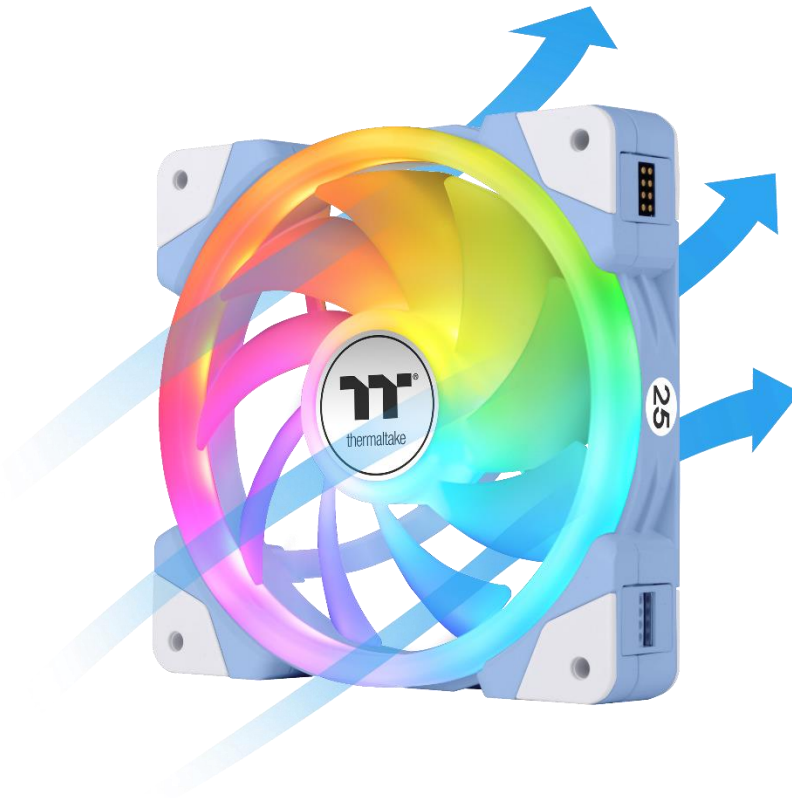

• Features

- Magnetic quick connection design for daisy-chaining
- Connect multiple fans with only one cable
- Swappable Fan Blade Design (includes 3 additional reverse fan blades)
- Customizable air flow direction without losing any ARGB lighting
- Dual LED Ring design featuring 20 addressable LEDs
- ARGB lighting effects controlled by Motherboard Sync software

Standard Fan Blade

Reverse Fan Blade

StandaFan Blade

(Pre-installed)

Reverse Fan Blade x 3

SWAFAN EX12 ARGB PC Cooling Fan Hydrangea Blue

•Detail Feature

Standard Fan Blade

Induced draft

Reverse Fan Blade

Air-out

SWAFAN EX12 ARGB PC Cooling Fan Hydrangea Blue

•Angle View

RGB Spectrum Mode:

A gorgeous and seamless transition through the entire range of 16.8 million RGB colors

Ripple Mode: