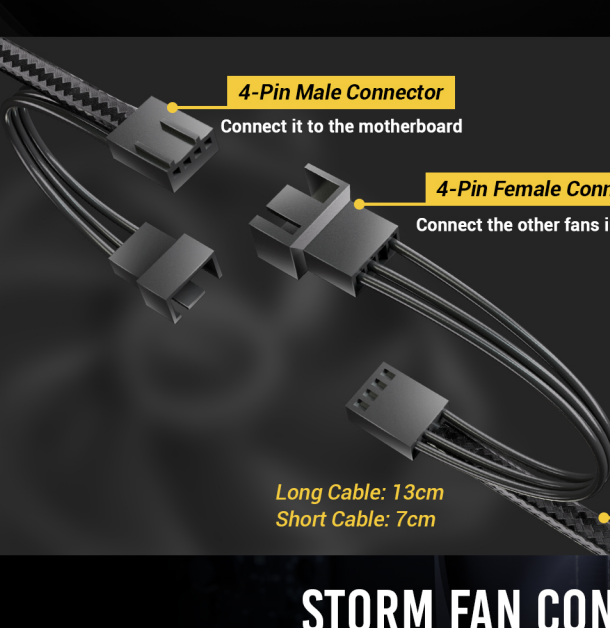

STORM SERIES PERFORMANCE

4-Pin Male Connector

Connect it to the motherboard

4-Pin Female Connector

Connect the other fans in tandem

Long Cable: 13cm

Short Cable: 7cm

PWM DAISY-CHAIN DESIGN

To avoid signal interference, fans are daisy-chained with 3-pin connectors. But the fans fully support the PWM function.

Durable Woven Wire

The cable is covered with durable woven wire to enhance the lifetime & create unique aesthetics.