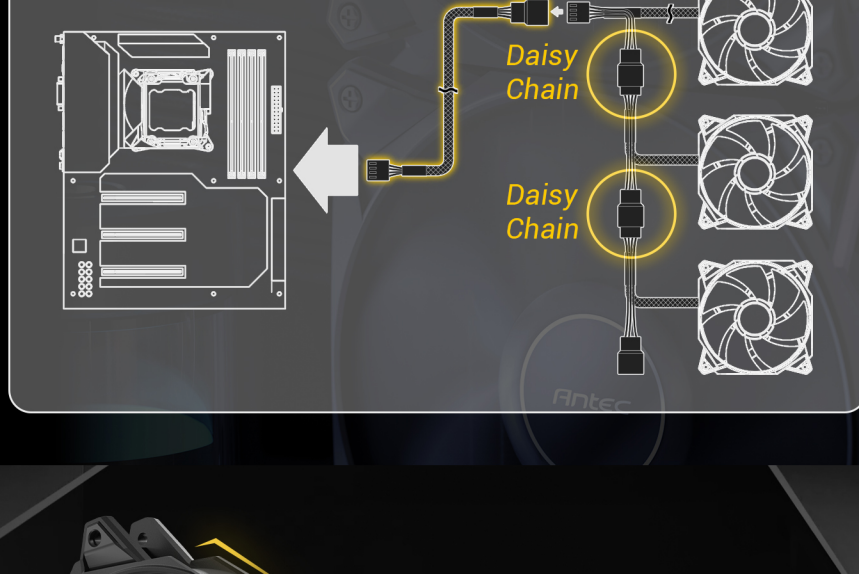

STORM FAN CONNECTION

SPIRAL SHURIKEN FRAME STYLE

Fluid Dynamic Bearing

4-pin PWM Connector