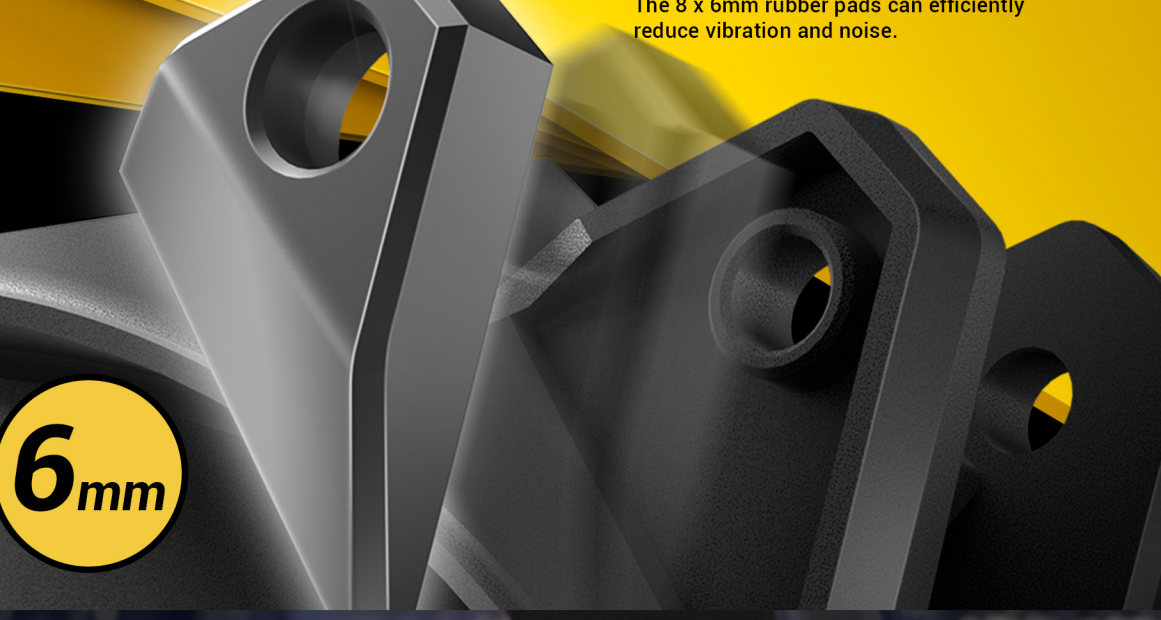

VIBRATION-ABSORBING & ANTI-NOISE PADS

The 8 x 6mm rubber pads can efficiently reduce vibration and noise.