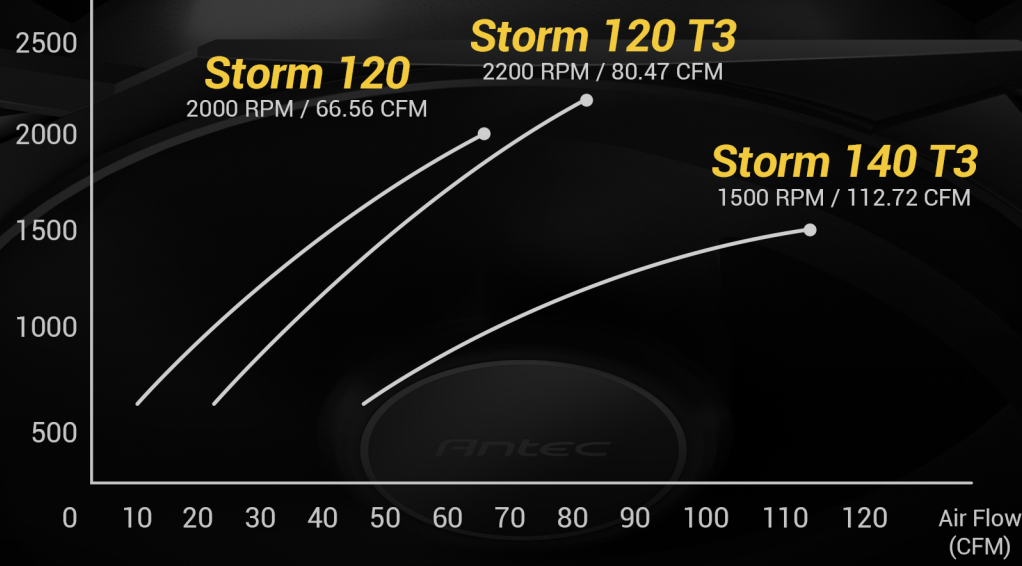

STORM SERIES PERFORMANCE

4-Pin Male Connector

Connect it to the motherboard

4-Pin Female Connector

Connect the other fans in tandem

Long Cable: 13cm

Short Cable: 7cm

PWM DAISY-CHAIN DESIGN

To avoid signal interference, fans are daisy-chained with 3-pin connectors. But the fans fully support the PWM function.

Durable Woven Wire

The cable is covered with durable woven wire to enhance the lifetime & create unique aesthetics.