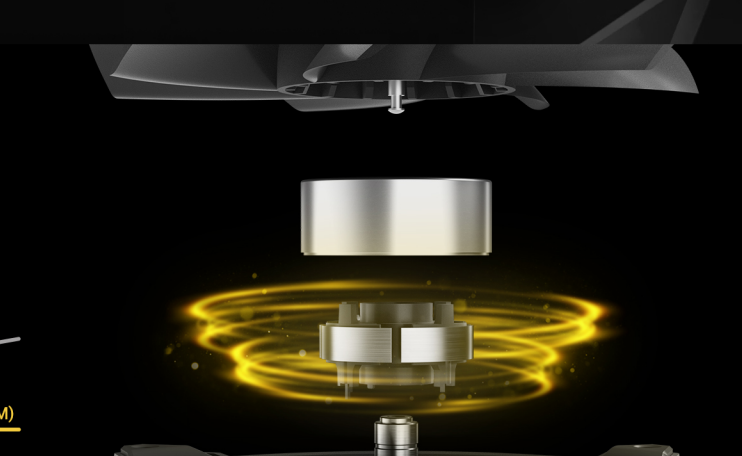

FLUID DYNAMIC BEARING FAN

The FDB bearing fan can extend durability and lifespan.