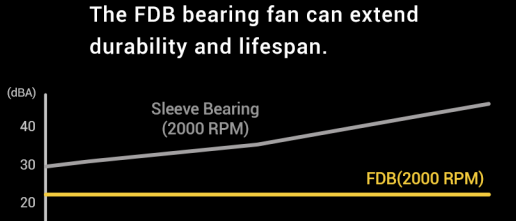

FLUID DYNAMIC BEARING FAN

The FDB bearing fan can extend durability and lifespan.