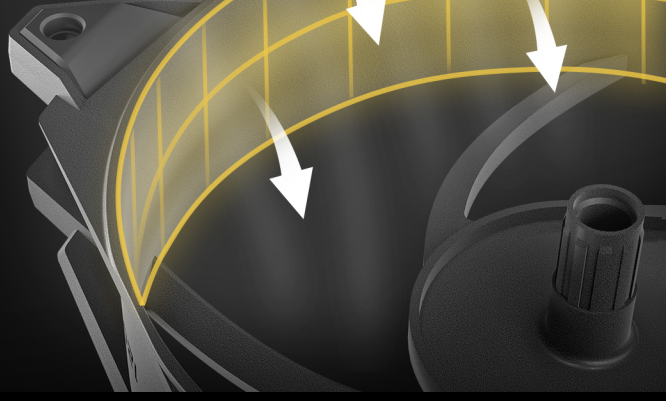

Antec

STORM T3

120 PWM CASE FAN

Fluid Dynamic Bearing Fan

PWM Daisy-Chain Design

STORM T3 WITH A THICKNESS OF 30MM AND THICKENED FAN BLADES

Increased 25% Thickness of Fans Blade

Increased 25% thicker fan blade width for high air pressure and airflow performance, so as to minimize the resonance.

30mm Thickness of Fans

Increased the thickness by 30mm makes the contact surface wider and bigger air inlet area between the fan and the chassis, max. 80.47 CFM.

AIR-CONCENTRATING DESIGN

The well-designed case frame and curves make the airflow stronger, reduce turbulent flow and fan noise and enhance the efficiency.

STORM SERIES PERFORMANCE

4-Pin Male Connector

Connect it to the motherboard

4-Pin Female Connector

Connect the other fans in tandem

Long Cable: 13cm

Short Cable: 7cm

PWM DAISY-CHAIN DESIGN

To avoid signal interference, fans are daisy-chained with 3-pin connectors. But the fans fully support the PWM function.

Durable Woven Wire

The cable is covered with durable woven wire to enhance the lifetime & create unique aesthetics.

STORM FAN CONNECTION

SPIRAL SHURIKEN FRAME STYLE

Fluid Dynamic Bearing

4-pin PWM Connector

FLUID DYNAMIC BEARING FAN

The FDB bearing fan can extend durability and lifespan.

VIBRATION-ABSORBING & ANTI-NOISE PADS

The 8 x 6mm rubber pads can efficiently reduce vibration and noise.

PACKAGE

Storm T3 120 Single Pack

Storm T3 120 3 in 1 Pack

SPECIFICATION